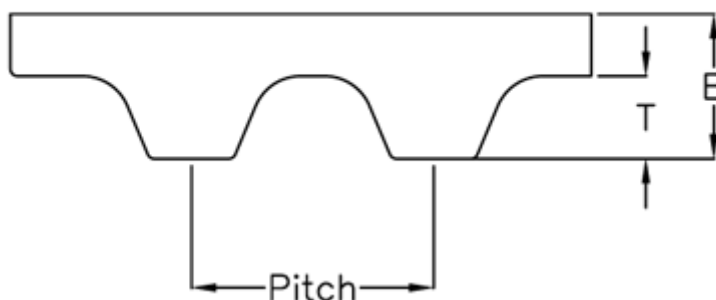

Article number: 602776220424

Description: Gates Timing Belt Synchropower PU 12 T5 420

Measures

Height B mm	= 2.2
Height T mm	= 1.2
Length	= 420
Number of teeth	= 84
Pitch	= 5
Type	= PU 12 T5 420
Width	= 12